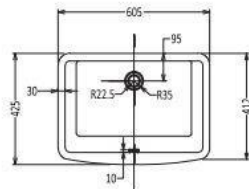

-ZEROS- UNDER COUNTER WASH BASIN

TECHNICAL INFORMATION

** Approximate measurements for comparison only

CONFIGURATION	UNDER COUNTER WASH BASIN
Weight	14 kg
Basin Area	540 X 360 X 145 mm
Height	850 mm
Nominal Dimensions	605 X 420 X 200 mm
Waste Hole	45 mm
Water Depth	110 mm