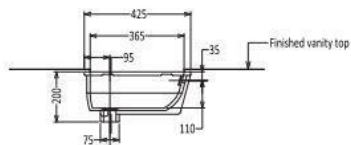

-ZEROS- UNDER COUNTER WASH BASIN

TECHNICAL INFORMATION

** Approximate measurements for comparison only

CONFIGURATION	UNDER COUNTER WASH BASIN
Weight	14 kg
Basin Area	540 X 360 X 145 mm
Height	850 mm
Nominal Dimensions	605 X 420 X 200 mm
Waste Hole	45 mm
Water Depth	110 mm