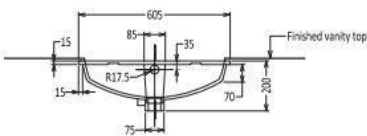

-ZEROS- UNDER COUNTER WASH BASIN

TECHNICAL INFORMATION

** Approximate measurements for comparison only

CONFIGURATION	UNDER COUNTER WASH BASIN
Weight	14 kg
Basin Area	540 X 360 X 145 mm
Height	850 mm
Nominal Dimensions	605 X 420 X 200 mm
Waste Hole	45 mm
Water Depth	110 mm