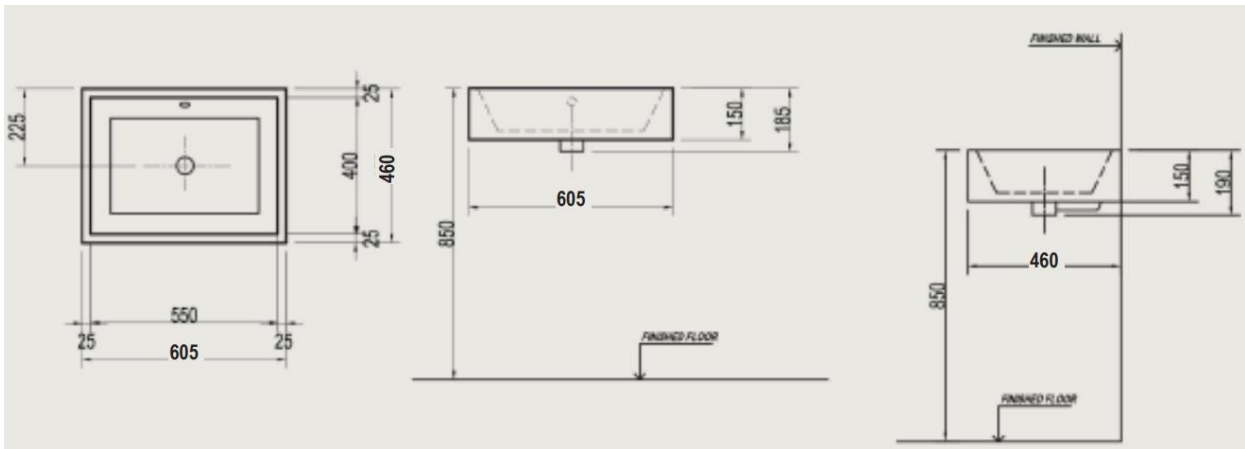

# -AQUA TANK- COUNTER TOP WASHBASIN

## TECHNICAL INFORMATION

\*\* Approximate measurements for comparison only

CONFIGURATION	COUNTER TOP WASH BASIN
Weight	18 kg
Basin Area	555 X 400 X 140 mm
Height - Floor to Rim	850 mm
Nominal Dimensions	605 X 460 X 190 mm
Waste Hole	45 mm
Water Depth	95 mm