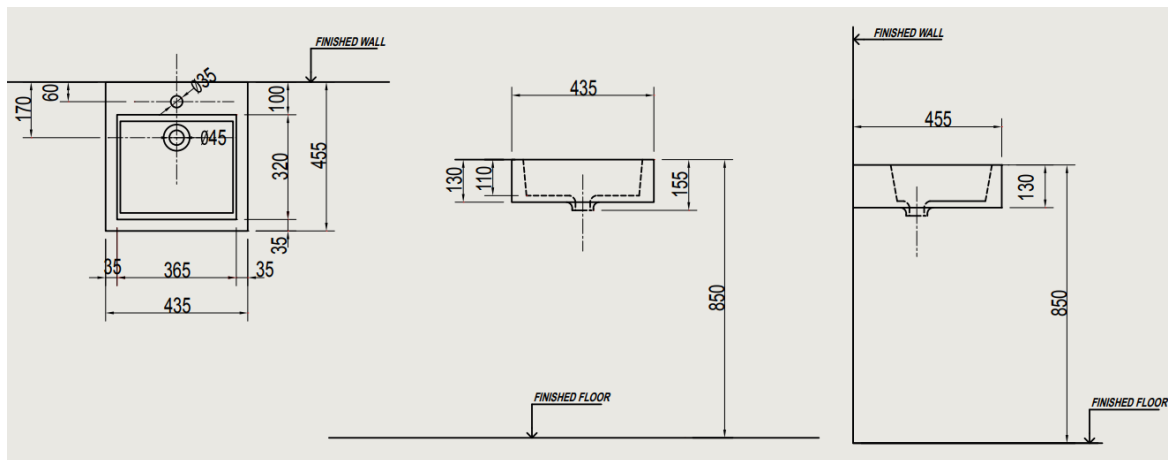

-SUMMER BLUE 40- COUNTER TOP WASHBASIN

TECHNICAL INFORMATION

** Approximate measurements for comparison only

CONFIGURATION	FLOOR STANDING BIDET
Weight	13.5 kg
Basin Area	515 X 305 X 115 mm
Height - Floor to Rim	850 mm
Nominal Dimensions	740 X 455 X 170 mm
Faucet Hole	35 mm
Waste Hole	45 mm
Water Depth	110 mm