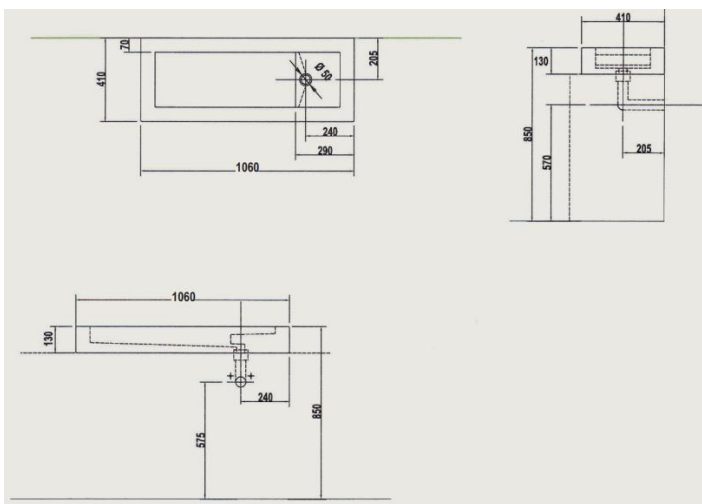

# - SUMMER BLUE - COUNTER TOP WASHBASIN

## TECHNICAL INFORMATION

\*\* Approximate measurements for comparison only

CONFIGURATION	VANITY TOP WASH BASIN
Weight	28 kg
Basin Area	910 X 265 X 110mm
Height - Floor to Rim	850 mm
Nominal Dimensions	1060 X 410 X 135 mm
Waste Hole	50 mm