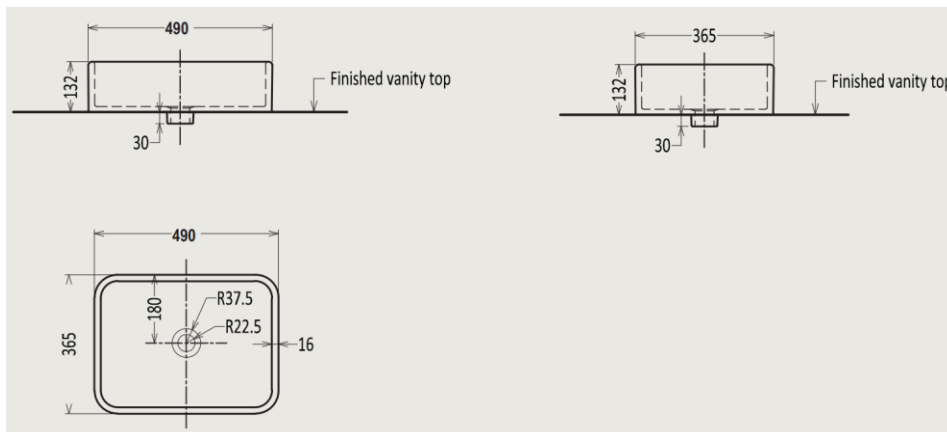

- AQUA MARQUEE - COUNTER TOP WASHBASIN

TECHNICAL INFORMATION

** Approximate measurements for comparison only

CONFIGURATION	ABOVE COUNTER WASH BASIN
Weight	11.75 kg
Basin Area	455 X 330 X 125 mm
Height - Floor to Rim	850 mm
Nominal Dimensions	490 X 365 X 175 mm
Waste Hole	45 mm
Water Depth	122 mm