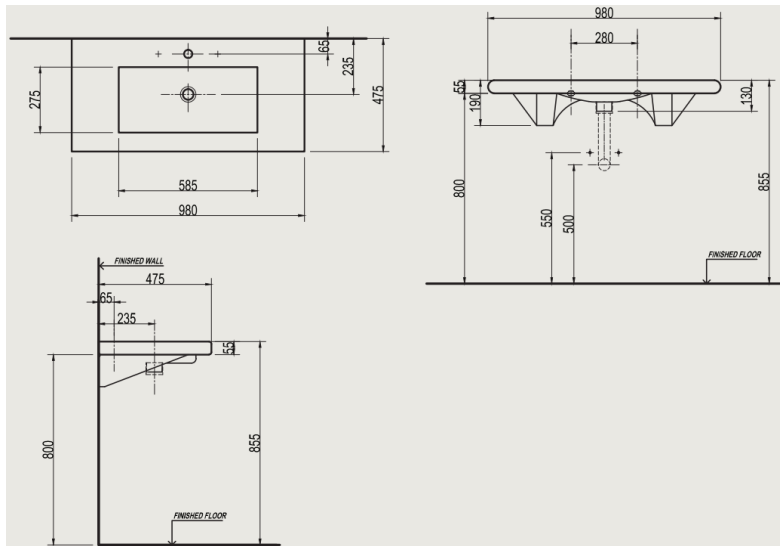

## TECHNICAL INFORMATION

\*\* Approximate measurements for comparison only

CONFIGURATION	WALL HUNG WASH BASIN
Weight	25 kg
Basin Area	585 X 275 X 80 mm
Height - Floor to Rim	855 mm
Nominal Dimensions	980 X 475 X 190 mm
Faucet Hole	35 mm
Waste Hole	45 mm
Water Depth	80 mm