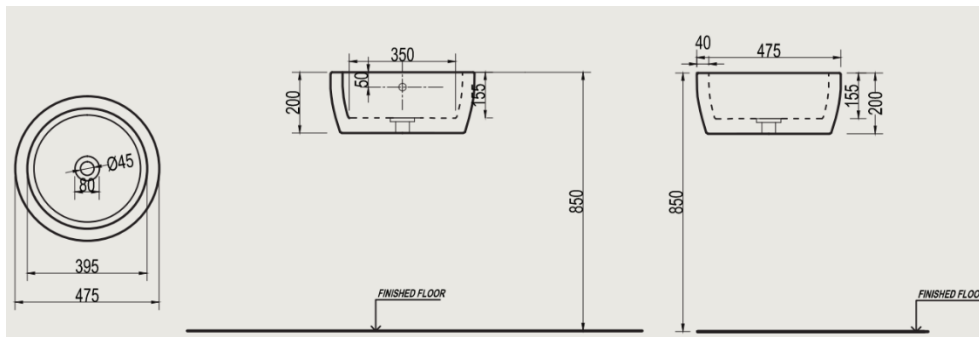

- ETERNITY O - COUNTER TOP WASHBASIN

TECHNICAL INFORMATION

** Approximate measurements for comparison only

CONFIGURATION	COUNTER TOP WASH BASIN
Weight	13 kg
Basin Area	395 X 395 X 155 mm
Height - Floor to Rim	850 mm
Nominal Dimensions	475 X 475 X 200 mm
Waste Hole	45 mm
Water Depth	105 mm