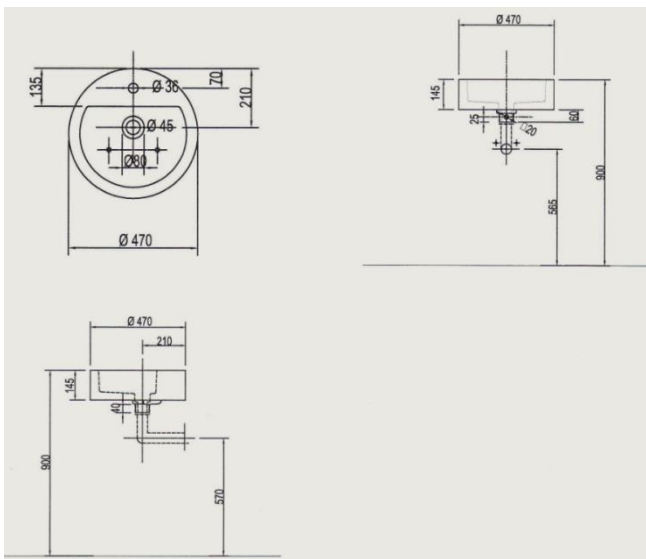

# - ETERNITY - COUNTER TOP WASHBASIN

## TECHNICAL INFORMATION

\*\* Approximate measurements for comparison only

CONFIGURATION	FLOOR STANDING BIDET
Weight	13.5 kg
Basin Area	395 x 290 x 105 mm
Height - Floor to Rim	850 mm
Nominal Dimensions	470 x 470 x 195 mm
Faucet Hole	35 mm
Waste Hole	45 mm
Water Depth	35 mm