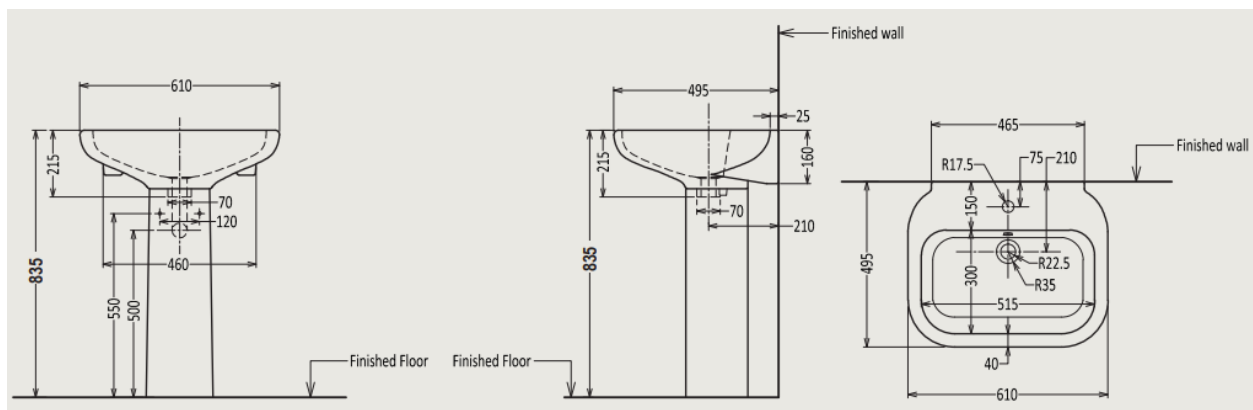

- AQUA+ -

WALL MOUNTED WASHBASIN

TECHNICAL INFORMATION

** Approximate measurements for comparison only

CONFIGURATION	UNDER COUNTER WASH BASIN
Weight	10.5 kg
Basin Area	515 x 300 x 160 mm
Height	850 mm
Nominal Dimensions	610 X 495 X 835 mm
Waste Hole	45 mm
Water Depth	65 mm