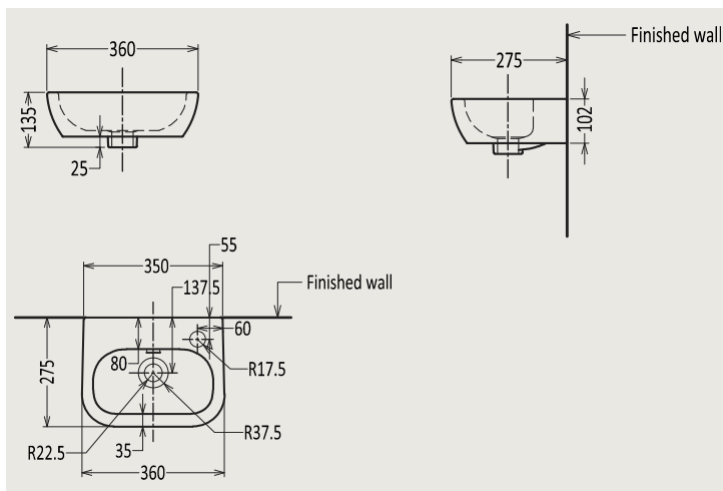

-AQUA MINI- WALL MOUNTED WASHBASIN

TECHNICAL INFORMATION

** Approximate measurements for comparison only

CONFIGURATION	WALL HUNG WASH BASIN WITH
Weight	7 kg
Basin Area	300 X 160 X 90 mm
Height - Floor to Rim	850 mm
Nominal Dimensions	360 X 275 X 135 mm
Faucet Hole	35 mm
Waste Hole	45 mm
Water Depth	45 mm