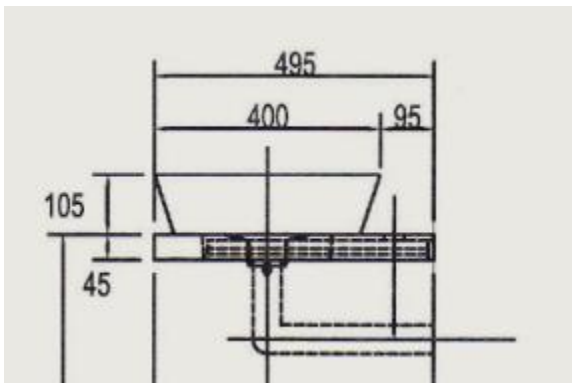

- AQUA CUBE - COUNTER TOP WASHBASIN

TECHNICAL INFORMATION

** Approximate measurements for comparison only

CONFIGURATION	VANITY TOP WASH BASIN
Weight (Basin)	64 kg
Basin Size	395 X 395 X 150 mm
Nominal Dimensions	405 X 405 X 150 mm