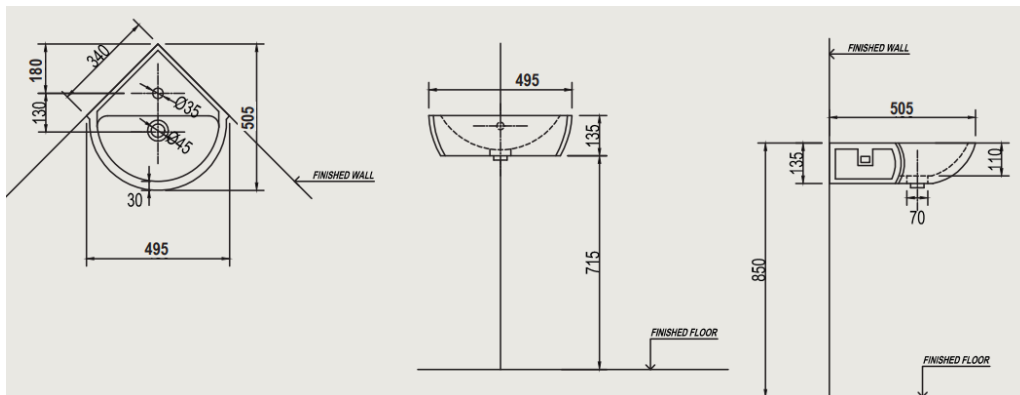

- AQUA CORNER - WALL HUNG WASHBASIN

TECHNICAL INFORMATION

** Approximate measurements for comparison only

CONFIGURATION	WALL HUNG WASH BASIN
Weight	10.5 kg
Basin Area	385 X 235 X 110 mm
Height - Floor to Rim	850 mm
Nominal Dimensions	495 X 505 X 180 mm
Faucet Hole	35 mm
Waste Hole	45 mm
Water Depth	65 mm