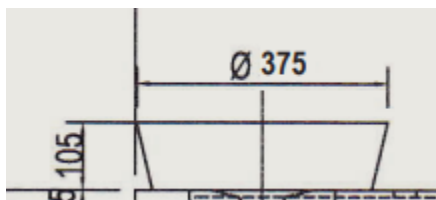

- AQUA ARC - COUNTER TOP WASHBASIN

- Basin Area 375 X 375 X 105 mm
- Waste Hole 45 mm
- Water Depth 105 mm
- Weight (Basin) 6.5 kg
- Faucets not included