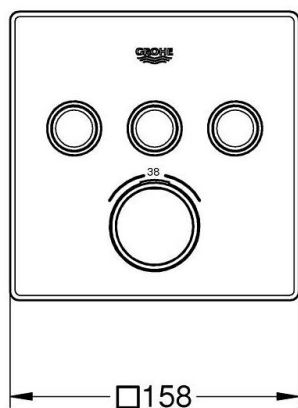

### 29126000

set for final installation for  
 GROHE Rapido SmartBox (35 600/35  
 604)  
 metal wall escutcheon with GROHE  
 FastFixation (covered escutcheon and  
 shaft sealing, covered fixing),  
 retroactively 6° adjustable  
 GROHE Long-Life finish  
 GROHE SmartControl push for ON-OFF,  
 turn for volume adjustment from GROHE  
 Water Saving to Full Flow  
 exchangeable symbols  
 GROHE TurboStat compact cartridge  
 with wax thermoelement  
 GROHE ProGrip with knurl structure  
 GROHE SafeStop at 38°C  
 GROHE SafeStop Plus optional  
 temperature limiter at 43°C or 46°C  
 included  
 built-in non return valves and dirt  
 multiple outlets can be run  
 simultaneously  
 without roughing-in-set  
 flow performance: outlet A = 23 l/min  
 outlet B = 27 l/min outlet C = 23 l/min  
 outlet A + B = 33 l/min outlet A + B + C  
 = 36 l/min