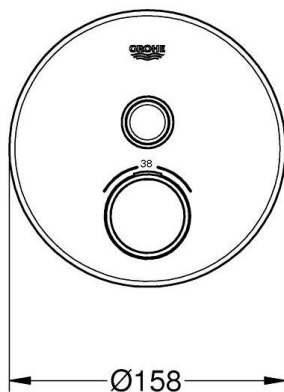

GROHTHERM SMARTCONTROL THERMOSTAT FOR CONCEALED INSTALLATION WITH ONE VALVE – 29118000

set for final installation for
GROHE Rapido SmartBox 35 600/35 604
metal wall escutcheon with GROHE
FastFixation (covered escutcheon and shaft
sealing, covered fixing), retroactively 6°
adjustable
GROHE Long-Life finish
GROHE SmartControl push for ON-OFF, turn
for volume adjustment from GROHE Water
Saving to Full Flow
exchangeable symbols
GROHE TurboStat compact cartridge with
wax thermoelement
GROHE ProGrip with knurl structure
GROHE SafeStop safety button at
38°C(calibration required)
GROHE SafeStop Plus optional temperature
limiter at 43°C or 46°C included
built-in non return valve and dirt strainers
without roughing-in-set
flow performance: outlet A (to external
shut-off) = 34 l/min outlet B/C = 29 l/min