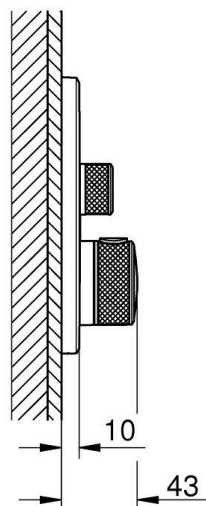

GROHTHERM SMARTCONTROL THERMOSTAT FOR CONCEALED INSTALLATION WITH ONE VALVE – 29118000

set for final installation for
GROHE Rapido SmartBox 35 600/35 604
metal wall escutcheon with GROHE
FastFixation (covered escutcheon and shaft
sealing, covered fixing), retroactively 6°
adjustable
GROHE Long-Life finish
GROHE SmartControl push for ON-OFF, turn
for volume adjustment from GROHE Water
Saving to Full Flow
exchangeable symbols
GROHE TurboStat compact cartridge with
wax thermoelement
GROHE ProGrip with knurl structure
GROHE SafeStop safety button at
38°C(calibration required)
GROHE SafeStop Plus optional temperature
limiter at 43°C or 46°C included
built-in non return valve and dirt strainers
without roughing-in-set
flow performance: outlet A (to external
shut-off) = 34 l/min outlet B/C = 29 l/min