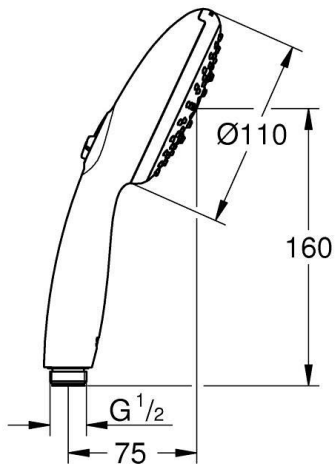

TEMPESTA 110 HAND SHOWER 3 SPRAYS

- 28261003

spray patterns: Rain, Jet, Massage
GROHE SmartSwitch - easily rotate the dial to enjoy your preferred spray option
GROHE DreamSpray perfect spray pattern
GROHE Long-Life finish
SpeedClean anti-lime system
Inner WaterGuide - inner insulation for surface and scalding protection
ShockProof silicone ring prevents damages caused by shower falling
universal mounting system, fitting all standard shower hoses
maximum flow rate (at 3 bar): 13.5 l/min
min. recommended pressure 1.0 bar
suitable for instantaneous heater
professional edition