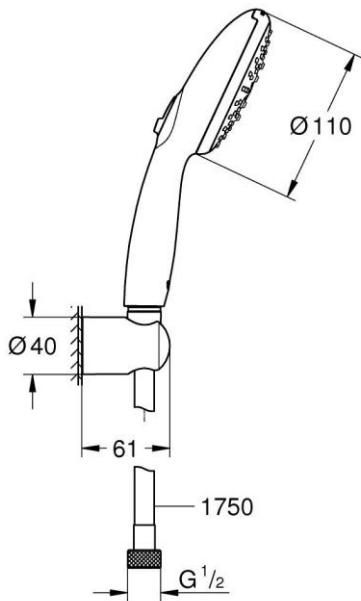

TEMPESTA 110 WALL HOLDER SET 3 SPRAYS (RAIN, JET, MASSAGE) - 27849003

Consisting of:

hand shower Tempesta 110 (28 261)

wall shower holder Tempesta, non-adjustable (28 605)

Relaxaflex hose 1750 mm 1/2" x 1/2" (28 154)

ShockProof silicone ring prevents damage caused by a shower falling

maximum flow rate (at 3 bar): 13.5 l/min

min. recommended pressure 1.0 bar

suitable for instantaneous heater

professional edition