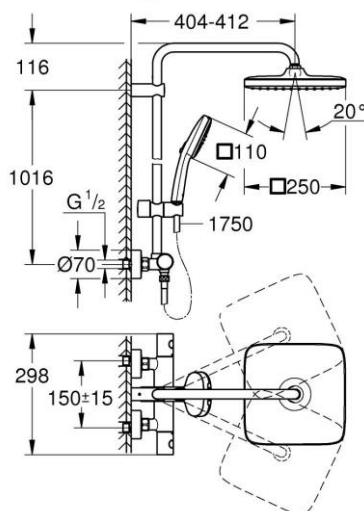

TEMPESTA SYSTEM 250

CUBE SHOWER SYSTEM WITH THERMOSTAT FOR WALL MOUNTING - 26689001

Consisting of:

horizontal swivable 390 mm projection shower arm
exposed thermostatic shower with Aquadimmer
function

allows change between:

head shower Tempesta 250 Cube (26 685)

spray pattern:

Rain

head shower with white rear cover

with ball joint

rotation angle $\pm 10^\circ$

hand shower Tempesta Cube 110 (27 571)

2 spray patterns:

Rain, Jet

adjustable height via gliding element

RotaflexTwistStop shower hose 1750 mm 1/2" x
1/2" (28 410)

maximum flow rate (at 3 bar): 7.3 l/min

GROHE Water Saving - Less water, perfect flow

GROHE TurboStat compact cartridge with wax
thermoelement