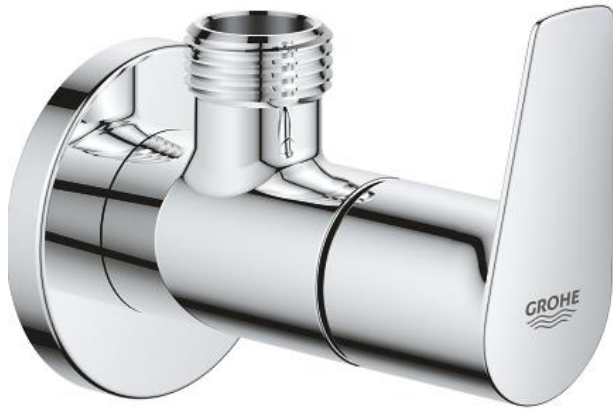

# BAUEDGE ANGLE VALVE 1/2" - 22009001

outlet thread 1/2"  
headpart 3/8"  
GROHE Long-Life finish